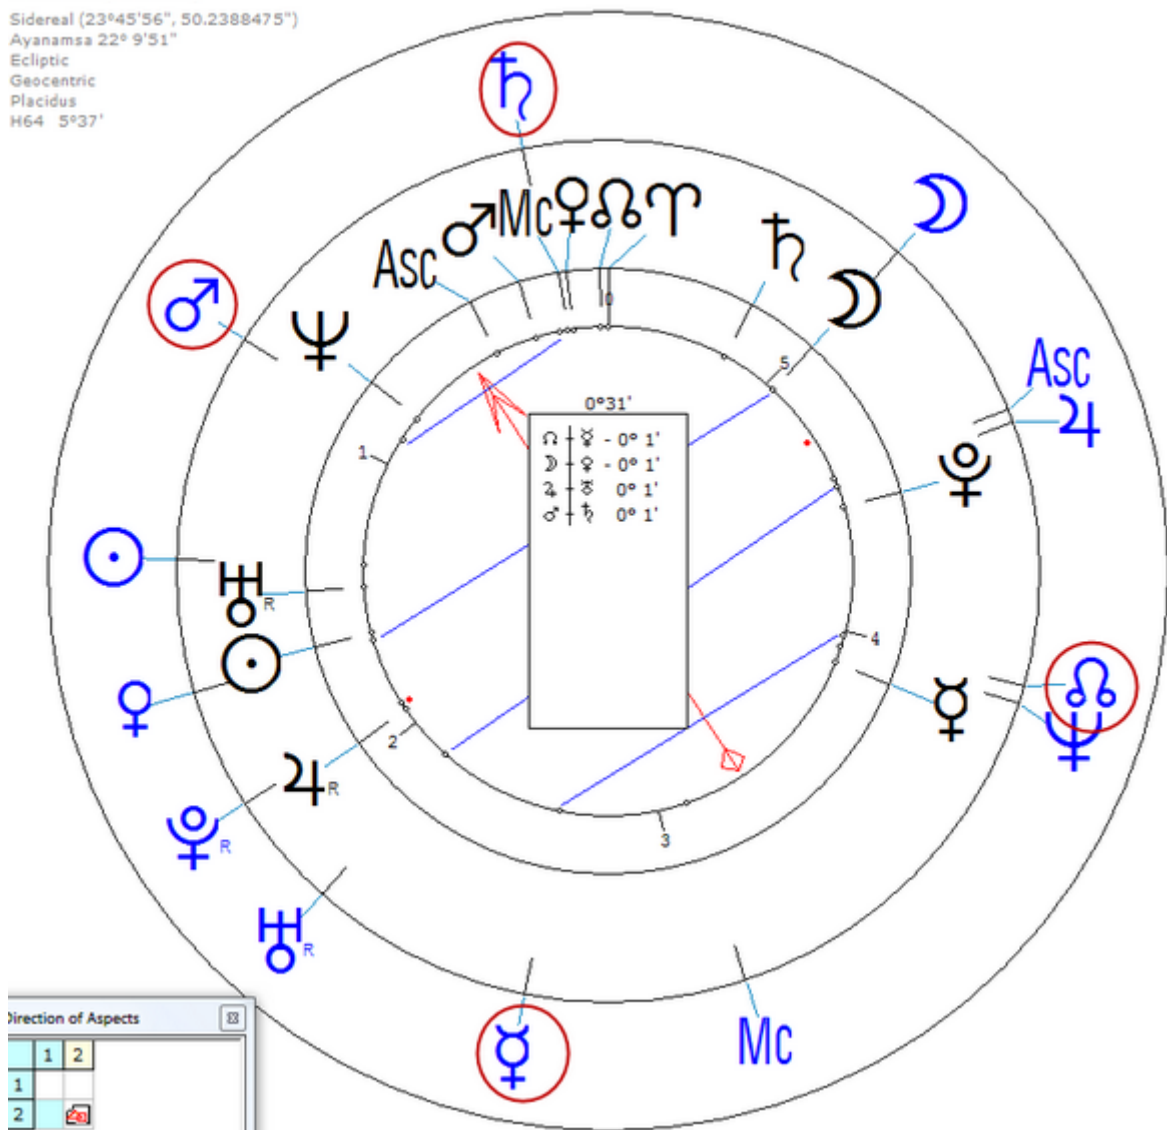

Sidereal (23°45'56", 50.2388475")

Ayanamsa 22° 9'51"

Ecliptic

Geocentric

Placidus

H64 5°37'

Milland, Dan

6 March 1940 at 04:29 (= 04:29 AM )Hollywood, California, 34n06, 118w20